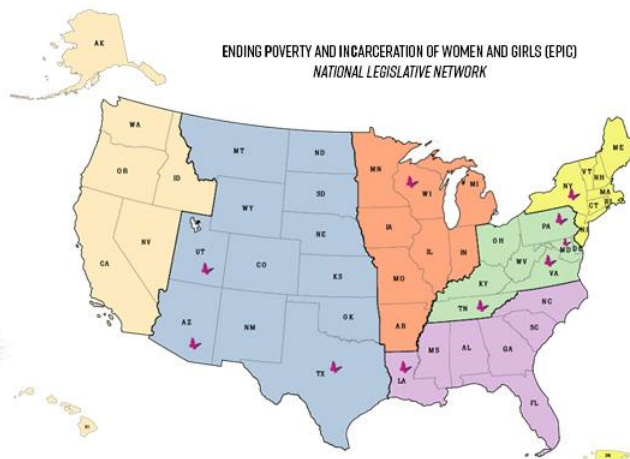

Phoenix, AZ
Austin, TX
Madison, WI
Nashville, TN
Salt Lake City, UT

Date: Thursday, February 25, 2021
Time: 4PM MST / 5PM CST / 6PM EST

[Register](#)

Apply Today!

BECOME AN EPIC REGIONAL AMBASSADOR

JOIN OUR NATIONAL LEGISLATIVE NETWORK TO TRANSFORM CRIMINAL JUSTICE POLICIES THAT DISPROPORTIONATELY AFFECT WOMEN AND GIRLS

TEXT EPICAMBASSADORS TO 41444

The Ladies of Hope Ministries is launching our EPIC legislative network run by formerly incarcerated women and girls who are impacted by the criminal legal system. Our EPIC Ambassadors will work in states across the nation to advocate for legislative change focused on the following topics: